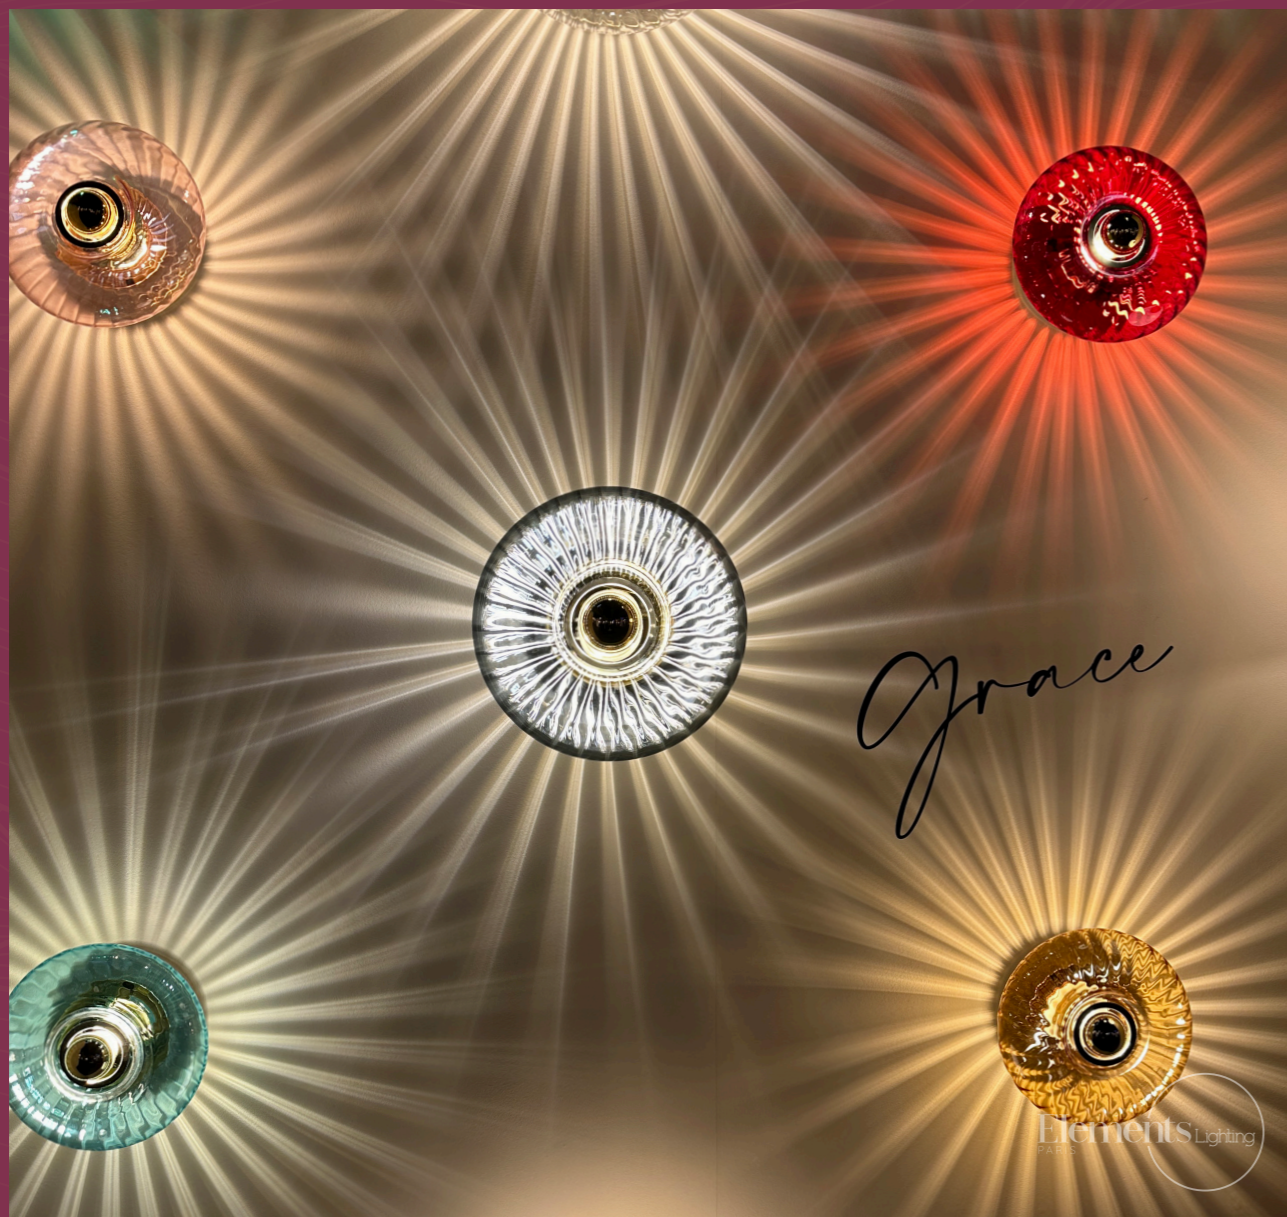

Source LED (1 x 903002**) incluse
 LED source (1 x 903002**) included

903002**

Tête miroir dorée 7W, A60
 Top mirror gold 7W, A60

Grace

Petite Applique

avec collerette dorée / Spinnelle Rose with gold ring

APPLIQUE | ON YOUR WALL

Matériaux | Materials Aluminium, Métal, Verre | Aluminum, Iron, Glass

Source Lumineuse | Light Source Max. LED 1 x 6W E14*

* 1 Ampoule LED à calotte dorée / argentée 4W incluse | 1 LED 4W gold / silver top mirror bulb included