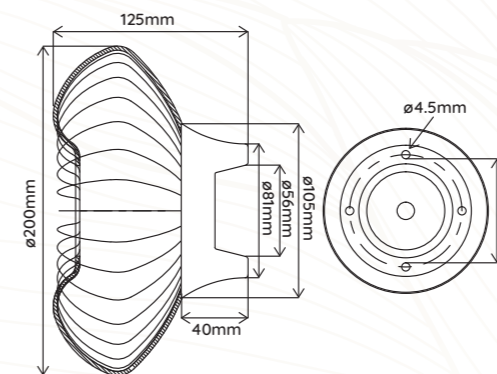

Source LED (1 x 904002**) incluse
LED source (1 x 904002**) included

904002**

Tête miroir dorée 4W, G45
Top mirror gold 4W, G45