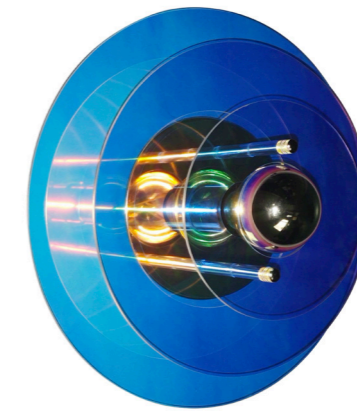

607008
irisée
iridescence