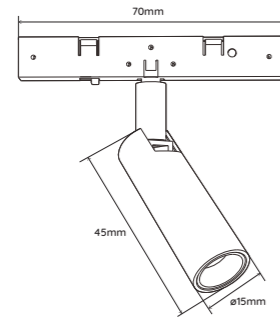

AXL-51012B

Couleur | Colour	Noir / Black	Noir / Black	Noir / Black
Flux | Lumen	95lm	330lm	530lm
Puissance | Power	1.5W	5W	7W
Classe Energétique Energy Class	G	G	G
Angle de faisceau Beam angle	15°	24°	24°
UGR |	<19	<19	<19
CCT |	3000K	3000K	3000K
IRC | CRI	Ra90	Ra90	Ra90
IP	20	20	20
Classe | Class	III	III	III
SDCM	<3	<3	<3