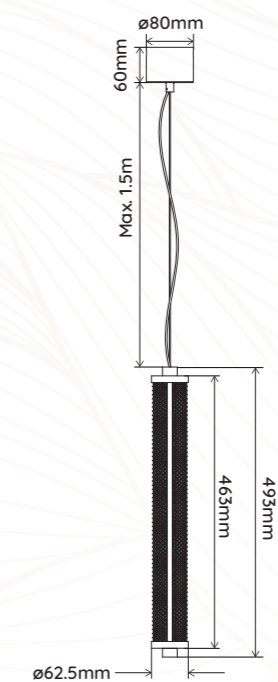

LED
INTÉGRÉ

DIMMABLE