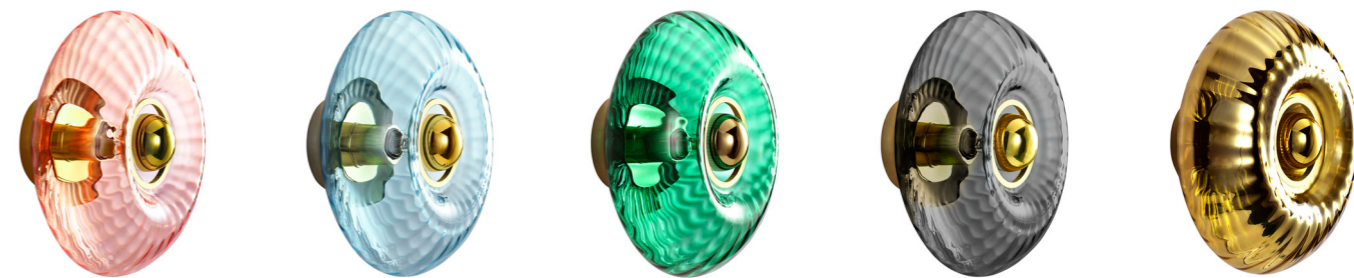

602063 Rose Spinnelle avec collerette dorée / Spinnelle Rose with gold ring
602065 Aigue-Marine avec collerette dorée / Aquamarine with gold ring
602066 Vert Émeraude avec collerette dorée / Emerald Green with gold ring
602068 Graphite avec collerette dorée / Graphite with gold ring
602070 Or avec collerette dorée / Gold with gold ring