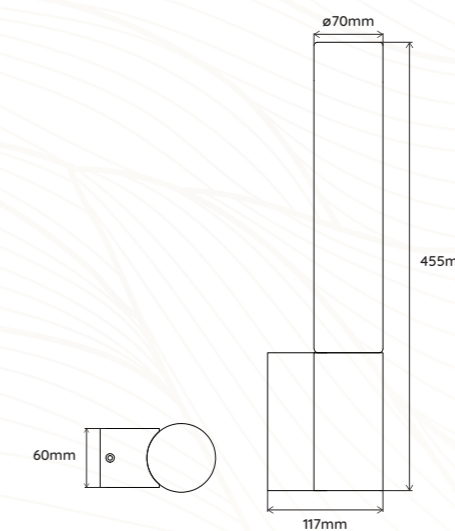

AMPOULE
INCLUSE - INCLUDED

DIMMABLE

IP65 IK07