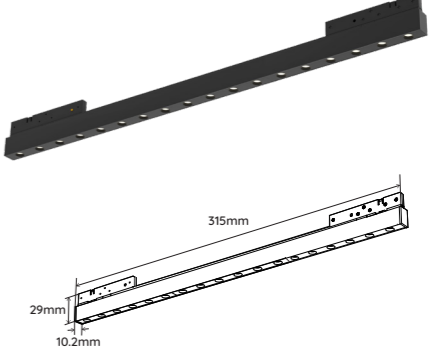

AXL-51008B

Couleur | Colour	Noir / Black
Flux | Lumen	460lm
Puissance | Power	12W
Classe Energétique Energy Class	G
Angle de faisceau Beam angle	40°
UGR |	<19
CCT |	3000K
IRC | CRI	Ra90
IP	20
Classe | Class	III
SDCM	<3