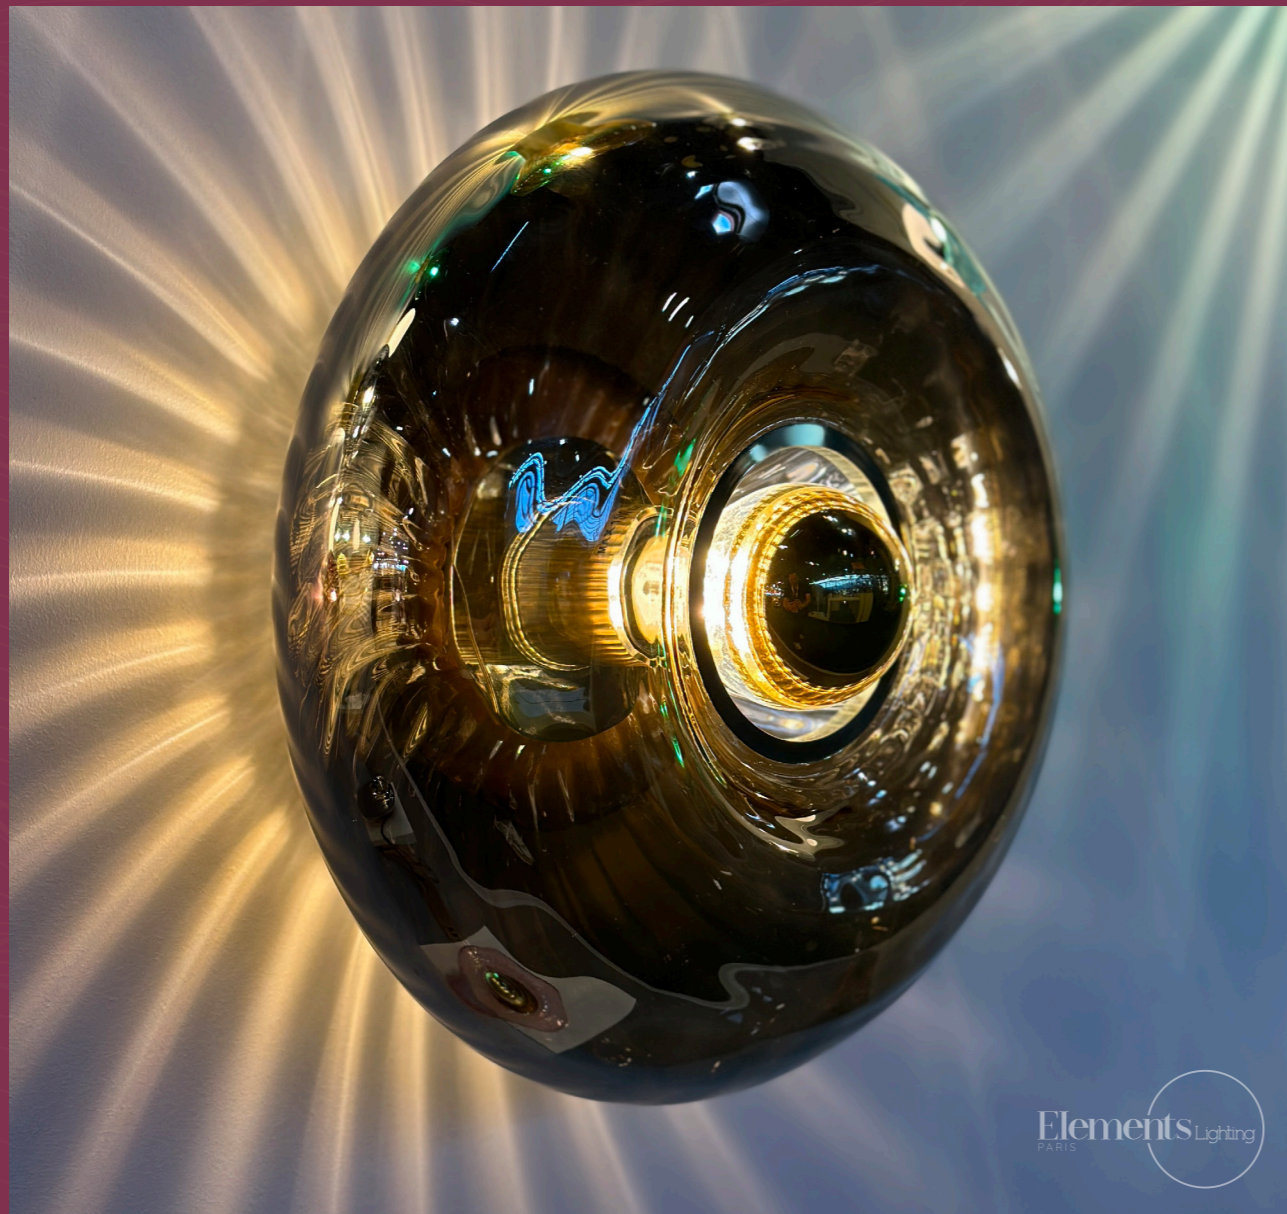

Grace

Applique

avec collerette dorée / Spinnelle Rose with gold ring

APPLIQUE | ON YOUR WALL

Matériaux | Materials Aluminium, Métal, Verre | Aluminum, Iron, Glass
Source Lumineuse | Light Source Max. LED 1 x 15W E27*

* 1 Ampoule LED à calotte dorée / argentée 7W incluse | 1 LED 7W gold / silver top mirror bulb included

Tous les verrines sont produites de façon artisanale, et de ce fait, il se peut qu'il existe des petites différences entre chacune d'elles.
All of our glass products are handmade, and therefore, it could have some slight difference from one to another.