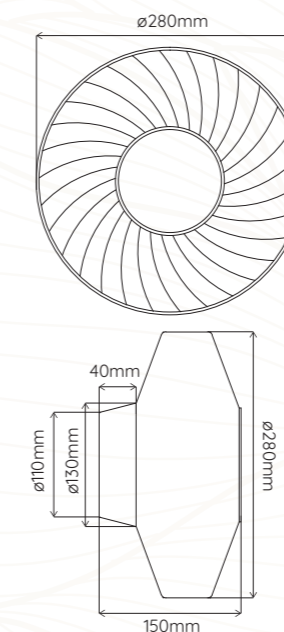

Source LED (1 x 903002) incluse
LED source (1 x 903002) included

903002

Tête miroir dorée 7W, A60
Top mirror gold 7W, A60