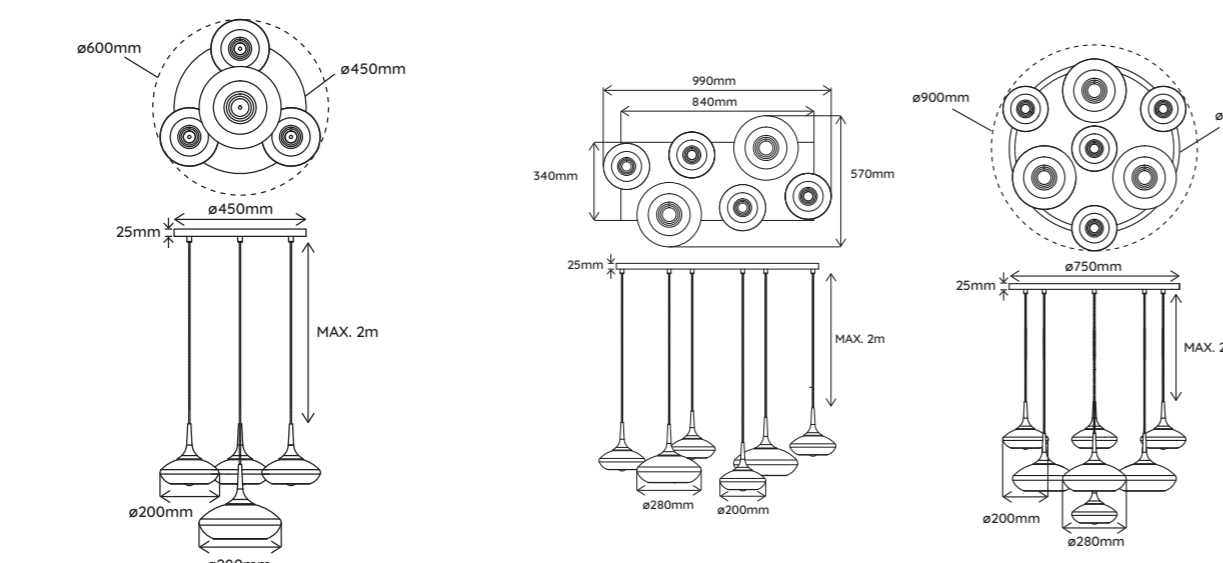

Matériaux / Materials	Aluminium, Métal, Verre / Aluminum, Iron, Glass					
Source Lumineuse / Light Source	Max. LED 1x 15W E27; LED 3x 6W E14		Max. LED 2x 15W E27; LED 4x 6W E14		Max. LED 3x 15W E27; LED 4x 6W E14	
Source LED	Source led / Led source (1x 903002* & 3x 904002**) include / included		Source led / Led source (2x 903002* & 4x 904002**) include / included		Source led / Led source (3x 903002* & 4x 904002**) include / included	
Source LED	903002*		904002**			
Source LED	Source LED Tête miroir dorée 7W, A60 LED Source Top mirror gold 7W, A60		Source LED Tête miroir dorée 4W, G45 LED Source Top mirror gold 4W, G45			

Roxanne 04

Roxanne 06

Roxanne 07

	702008R	702015R	702026R	702016R	702027R	702017R	702028R
Rosace Ceiling Plate	702008	702015	702026	702016	702027	702017	702028
Couleur / Colour	Doré / Gold	Noir / Black	Blanc / White	Noir / Black	Blanc / White	Noir / Black	Blanc / White