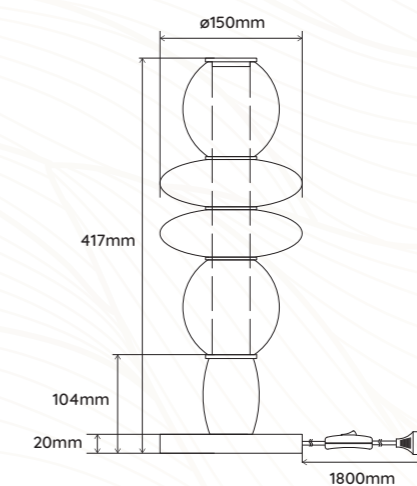

AMPOULE
INCLUSE / INCLUDED