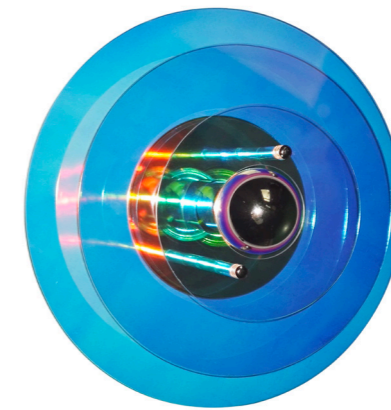

607007
irisée
iridescence