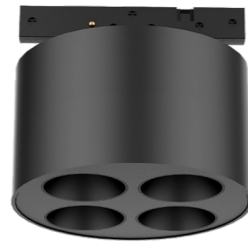

Couleur | Colour	Noir / Black	Noir / Black	Noir / Black
Flux | Lumen	380lm	350lm	400lm
Puissance | Power	5W	5W	5W
Classe Energétique Energy Class	G	G	G
Angle de faisceau Beam angle	24°	36°	24°
UGR |	<16	<19	<6
CCT |	3000K	3000K	3000K
IRC | CRI	Ra90	Ra90	Ra90
IP	20	20	20
Classe | Class	III	III	III
SDCM	<3	<3	<3