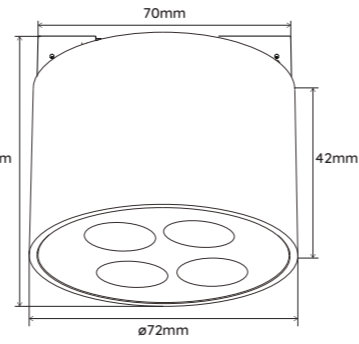

Couleur | Colour	Noir / Black	Noir / Black	Noir / Black
Flux | Lumen	380lm	350lm	400lm
Puissance | Power	5W	5W	5W
Classe Energétique Energy Class	G	G	G
Angle de faisceau Beam angle	24°	36°	24°
UGR |	<16	<19	<6
CCT |	3000K	3000K	3000K
IRC | CRI	Ra90	Ra90	Ra90
IP	20	20	20
Classe | Class	III	III	III
SDCM	<3	<3	<3