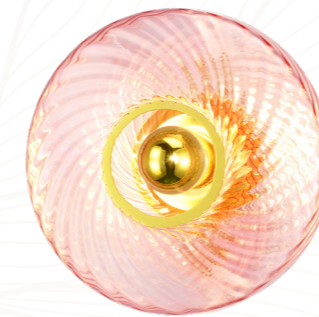

602036

Rose Spinelle Avec Contour Doré
Spinelle Rose W/ Gold Edge