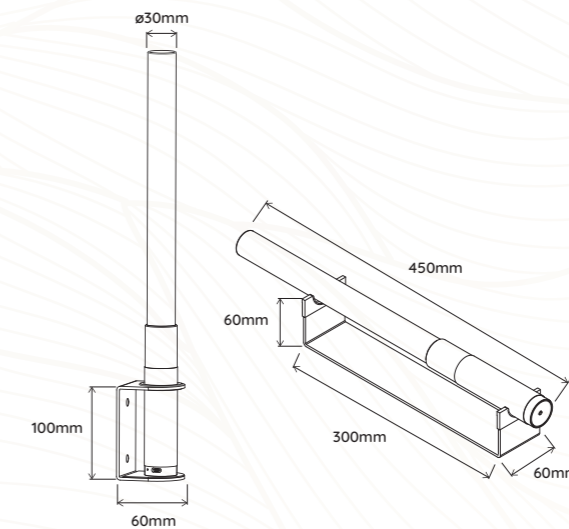

Helios

LAMPE DE TABLE | ON YOUR TABLE
APPLIQUE | ON YOUR WALL

Matériaux | Materials Aluminium, Verre | Aluminium, Glass

Puissance | Power 1 x 3VDC

Type de source | Source type 1 Ampoule tubulaire LED incluse
1 LED tubular light source included

Dimensions : ø30mm x H358mm

396042 : E14 - Dimmable - 3V - 2200K (Blanc Chaud / Warm White)

396043 : E14 - Dimmable - 3V - Rouge / Red

Flux lumineux | Light flow 35lm

IP IP20

Dimmable Oui | Yes

Connectique | Connections USB TYPE-C (câble fourni / cable included)

Interrupteur | Switch Bouton à 3 intensités d'éclairage sous la base
3 steps dimming button on the bottom of the lamp

396042

Noir & Doré
avec lampe LED tubulaire ambrée

Black & Gold
W/ 2200K LED tubular lamp

396043

Noir & Doré
avec lampe LED tubulaire rouge

Black & Gold
W/ red LED tubular lamp