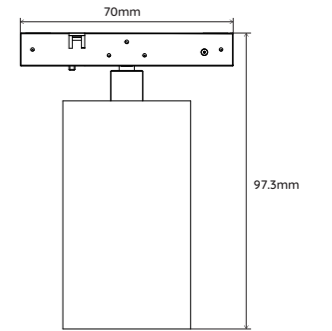

AXL-51016B

Couleur | Colour	Noir / base en terrazo gris Black / Grey terrazo base	Noir / Opaque Black / Opal	Noir / Black
Flux | Lumen	/	125lm	/
Puissance | Power	60W	4W	/
Classe Energétique Energy Class	/	G	/
Angle de faisceau Beam angle	/	/	/
UGR |	/	<20	/
CCT |	/	3000K	/
IRC | CRI	/	Ra90	/
IP	20	20	20
Classe | Class	I	III	III
SDCM	<3	<3	<3