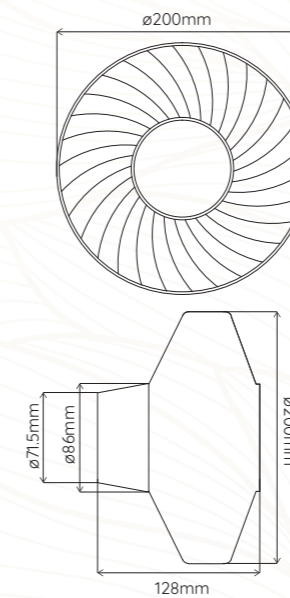

Source LED (1 x 904002) incluse
LED source (1 x 904002) included

904002

Tête miroir dorée 4W, G45
Top mirror gold 4W, G45