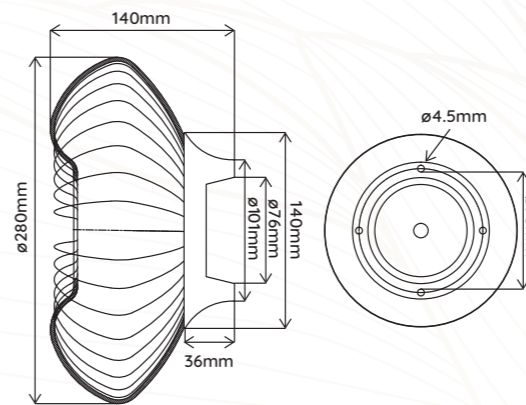

Source LED (1 x 903002**) incluse
LED source (1 x 903002**) included

903002**

Tête miroir dorée 7W, A60
Top mirror gold 7W, A60