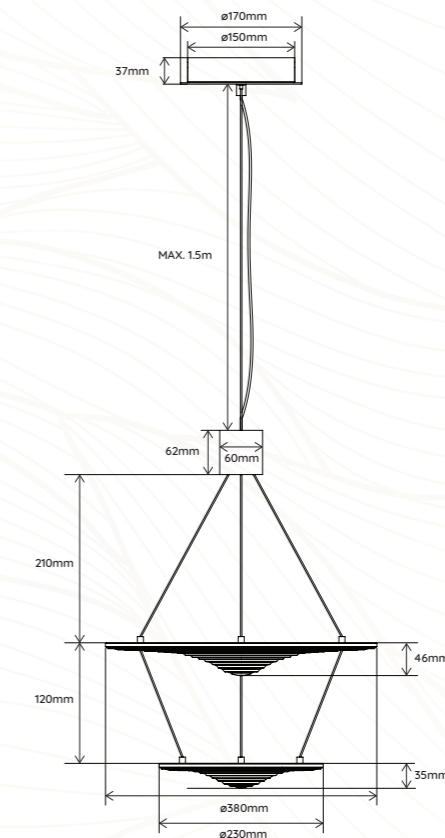

LED
INTÉGRÉ

DIMMABLE