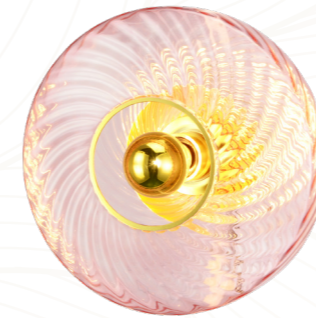

602040

Rose Spinel Avec Contour Doré
Spinel Rose W/ Gold Edge