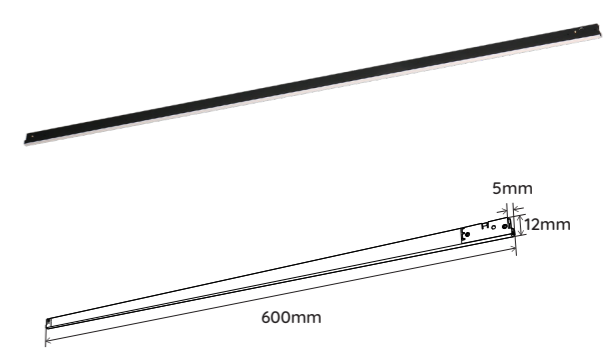

AXL-51006B

Couleur | Colour	Noir / Black
Flux | Lumen	630lm
Puissance | Power	10W
Classe Energétique Energy Class	G
Angle de faisceau Beam angle	110°
UGR |	22
CCT |	3000K
IRC | CRI	Ra90
IP	20
Classe | Class	III
SDCM	<3