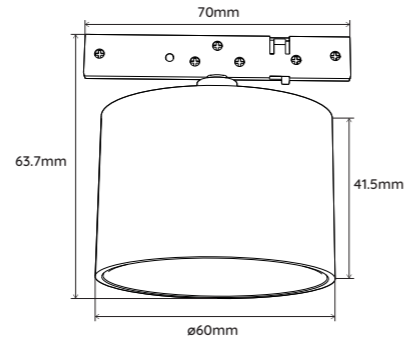

Couleur | Colour	Noir / Black	Noir / Black	Noir / Black
Flux | Lumen	380lm	350lm	400lm
Puissance | Power	5W	5W	5W
Classe Energétique Energy Class	G	G	G
Angle de faisceau Beam angle	24°	36°	24°
UGR |	<16	<19	<6
CCT |	3000K	3000K	3000K
IRC | CRI	Ra90	Ra90	Ra90
IP	20	20	20
Classe | Class	III	III	III
SDCM	<3	<3	<3