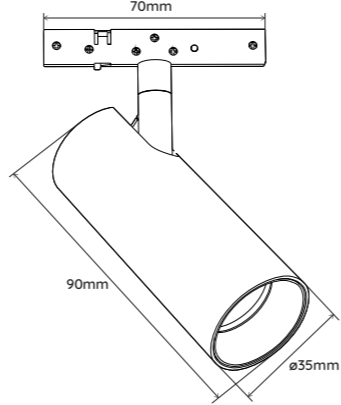

AXL-51014B

Couleur | Colour	Noir / Black	Noir / Black	Noir / Black
Flux | Lumen	95lm	330lm	530lm
Puissance | Power	1.5W	5W	7W
Classe Energétique Energy Class	G	G	G
Angle de faisceau Beam angle	15°	24°	24°
UGR |	<19	<19	<19
CCT |	3000K	3000K	3000K
IRC | CRI	Ra90	Ra90	Ra90
IP	20	20	20
Classe | Class	III	III	III
SDCM	<3	<3	<3