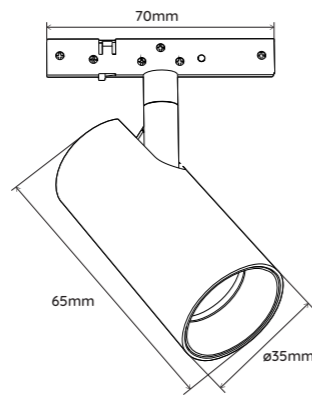

AXL-51013B

Couleur | Colour	Noir / Black	Noir / Black	Noir / Black
Flux | Lumen	95lm	330lm	530lm
Puissance | Power	1.5W	5W	7W
Classe Energétique Energy Class	G	G	G
Angle de faisceau Beam angle	15°	24°	24°
UGR |	<19	<19	<19
CCT |	3000K	3000K	3000K
IRC | CRI	Ra90	Ra90	Ra90
IP	20	20	20
Classe | Class	III	III	III
SDCM	<3	<3	<3