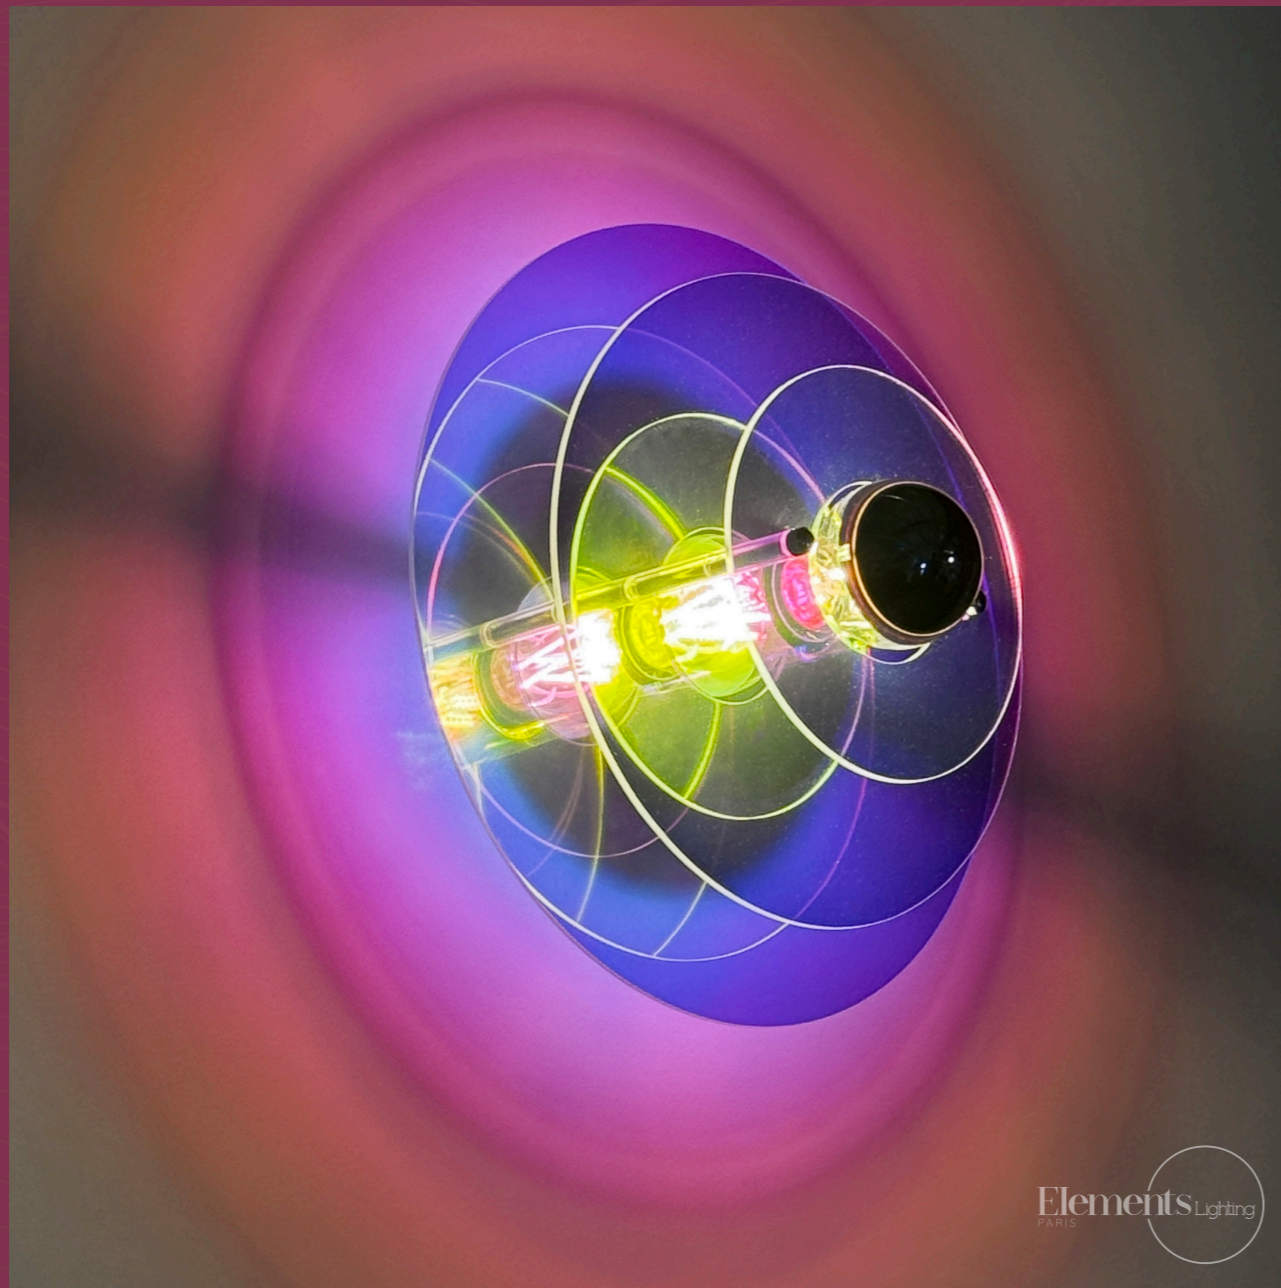

Aurore

Applique

APPLIQUE | ON YOUR WALL

Elements Lighting
PARIS

Matériaux | Materials Aluminium, Métal, Verre | Aluminum, Iron, Glass
Source Lumineuse | Light Source Max. LED 1 x 15W E27*

* 1 Ampoule LED à calotte argentée 7W incluse | 1 LED 7W silver top mirror bulb included

Tous les verrines sont produites de façon artisanale, et de ce fait, il se peut qu'il existe des petites différences entre chacune d'elles.
All of our glass products are handmade, and therefore, it could have some slight difference from one to another.