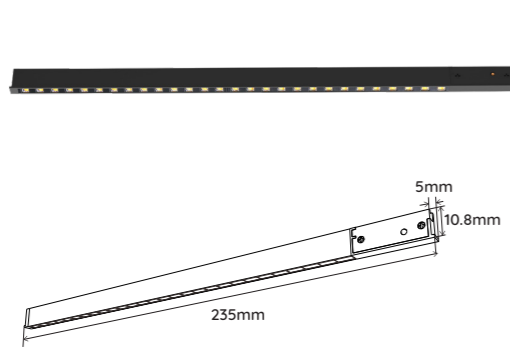

AXL-51003B

Couleur | Colour	Noir / Black
Flux | Lumen	310lm
Puissance | Power	4W
Classe Energétique Energy Class	G
Angle de faisceau Beam angle	50°
UGR |	<19
CCT |	3000K
IRC | CRI	Ra90
IP	20
Classe | Class	III
SDCM	<3