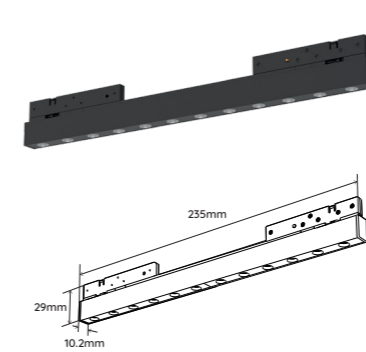

AXL-51007B

Couleur | Colour	Noir / Black
Flux | Lumen	320lm
Puissance | Power	8W
Classe Energétique Energy Class	G
Angle de faisceau Beam angle	40°
UGR |	<19
CCT |	3000K
IRC | CRI	Ra90
IP	20
Classe | Class	III
SDCM	<3