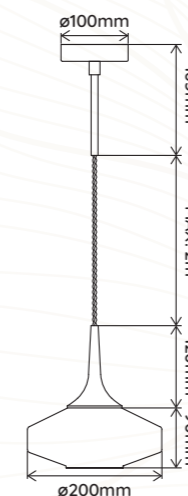

Source LED (1 x 904002) incluse
LED source (1 x 904002) included

904002

Tête miroir dorée 4W, G45
Top mirror gold 4W, G45