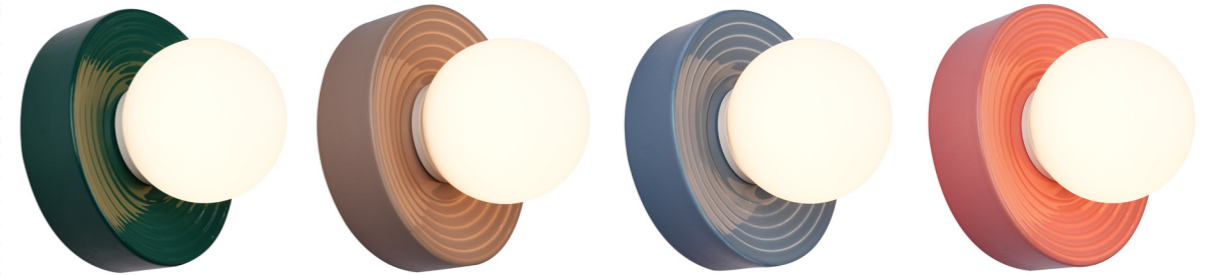

Alicia

Applique

APPLIQUE | ON YOUR WALL

610001
Emeraude
Emerald

610002
Taupe

610003
Denim

610004
Rose
Pink