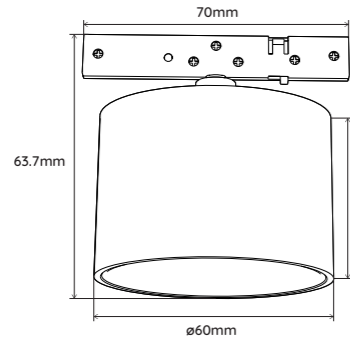

Couleur | Colour	Noir / Black	Noir / Black	Noir / Black
Flux | Lumen	380lm	350lm	400lm
Puissance | Power	5W	5W	5W
Classe Energétique Energy Class	G	G	G
Angle de faisceau Beam angle	24°	36°	24°
UGR |	<16	<19	<6
CCT |	3000K	3000K	3000K
IRC | CRI	Ra90	Ra90	Ra90
IP	20	20	20
Classe | Class	III	III	III
SDCM	<3	<3	<3