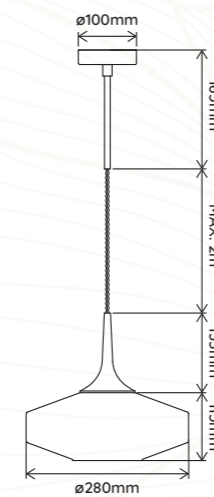

Source LED (1 x 903002) incluse
LED source (1 x 903002) included

903002

Tête miroir dorée 7W, A60
Top mirror gold 7W, A60