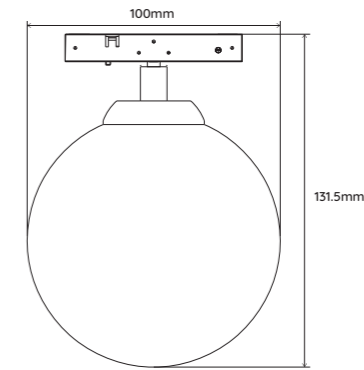

AXL-51015B