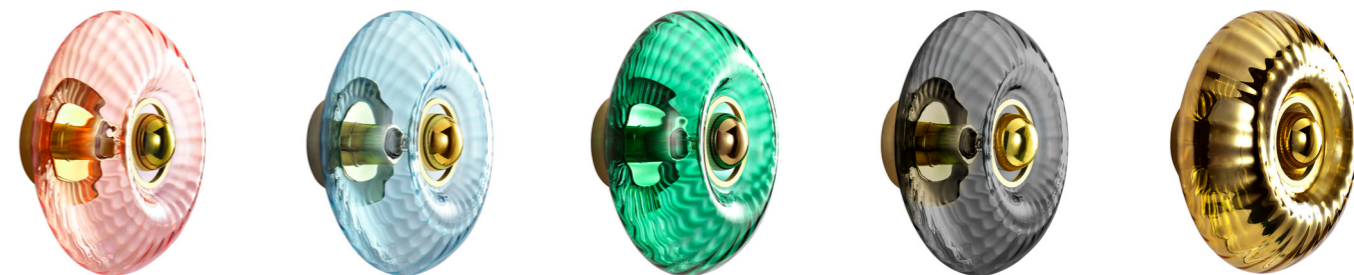

602052 Rose Spinnelle avec collerette dorée / Spinnelle Rose with gold ring
602054 Aigue-Marine avec collerette dorée / Aquamarine with gold ring
602055 Vert Émeraude avec collerette dorée / Emerald Green with gold ring
602057 Graphite avec collerette dorée / Graphite with gold ring
602059 Or avec collerette dorée / Gold with gold ring