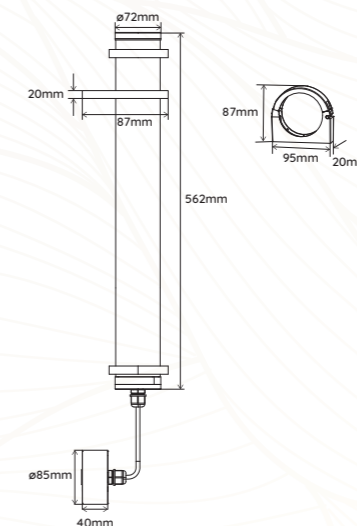

AMPOULE
INCLUSE | INCLUDED

DIMMABLE

IP65 IK07