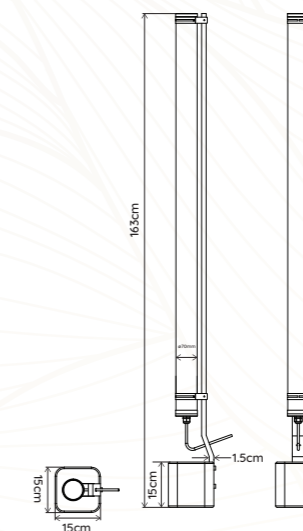

DISPONIBLE EN MARS 2023
AVAILABLE IN MARCH 2023