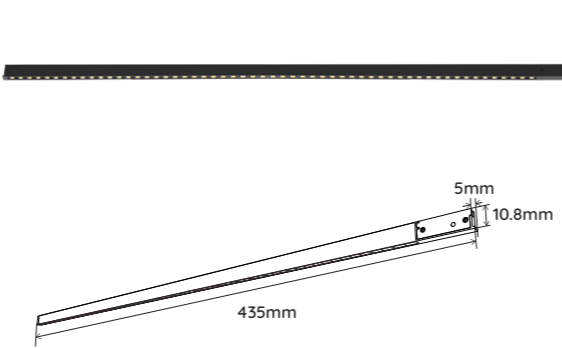

AXL-51004B

Couleur | Colour	Noir / Black
Flux | Lumen	600lm
Puissance | Power	10W
Classe Energétique Energy Class	G
Angle de faisceau Beam angle	50°
UGR |	<19
CCT |	3000K
IRC | CRI	Ra90
IP	20
Classe | Class	III
SDCM	<3