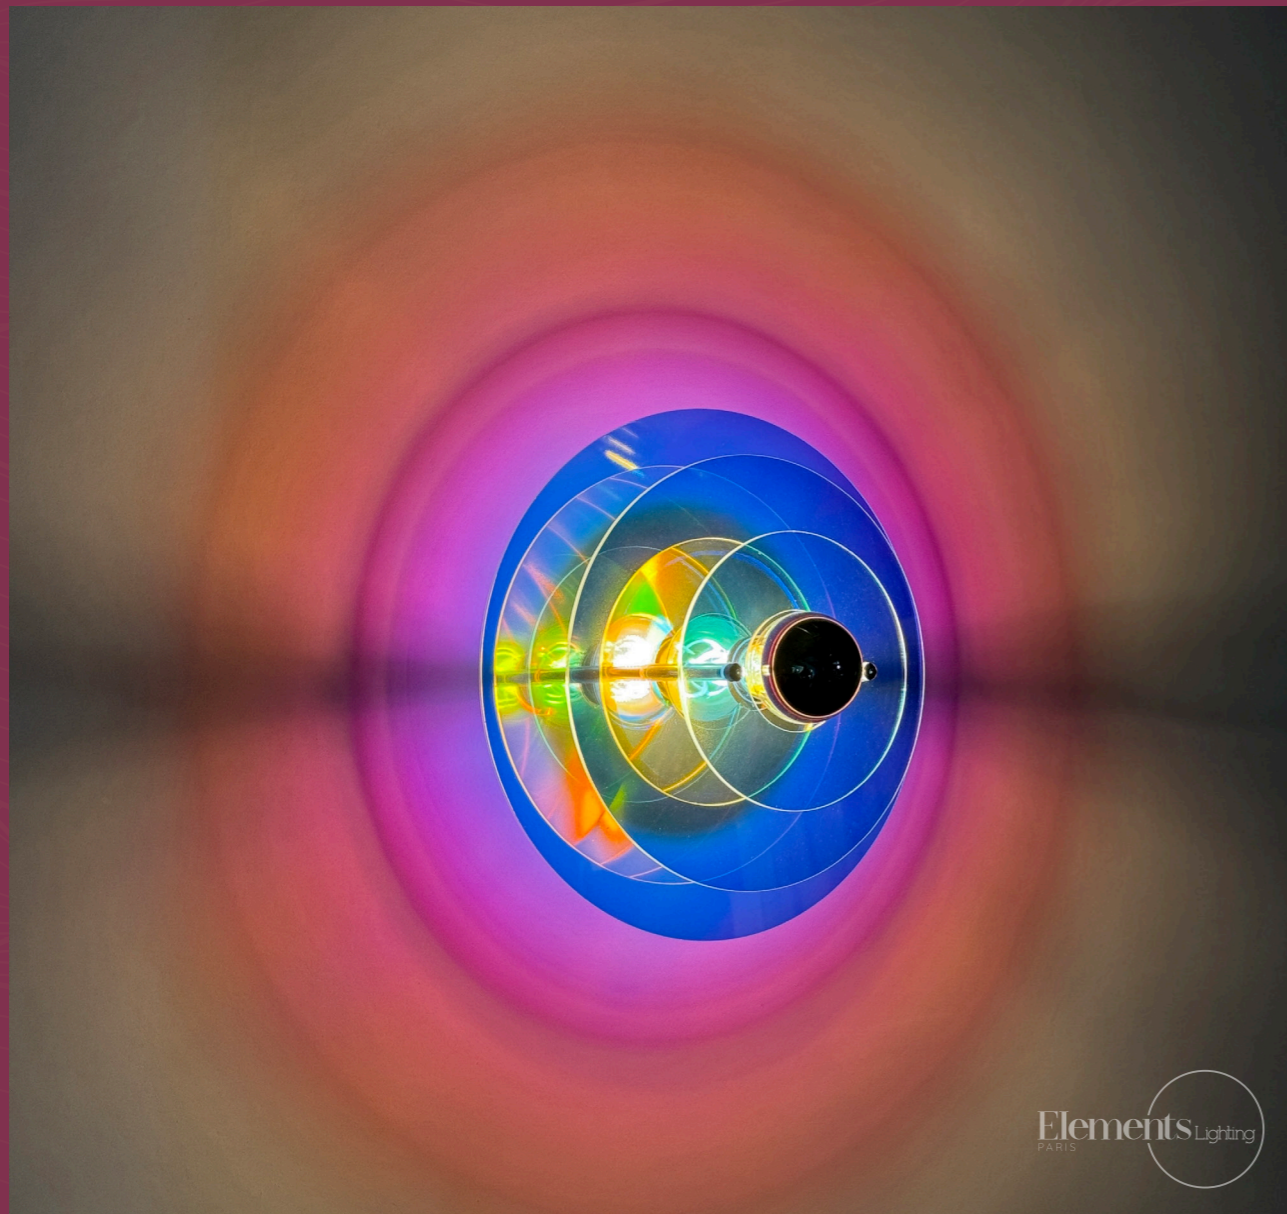

607007
irisée
iridescence

Source LED (1 x 903001) incluse
LED source (1 x 903001) included

903002

Tête miroir argentée 7W, A60
Top mirror silver 7W, A60

Aurore

Petite Applique

APPLIQUE | ON YOUR WALL

Elements Lighting
PARIS