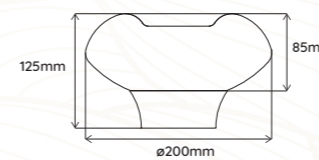

Source LED (1 x 904001* / 1 x 904002**) incluse
LED source (1 x 904001* / 1 x 904002**) included

Tête miroir argentée 4W, G45
Top mirror silver 4W, G45

Tête miroir dorée 4W, G45
Top mirror gold 4W, G45

AMPOULE
INCLUDE / INCLUDED