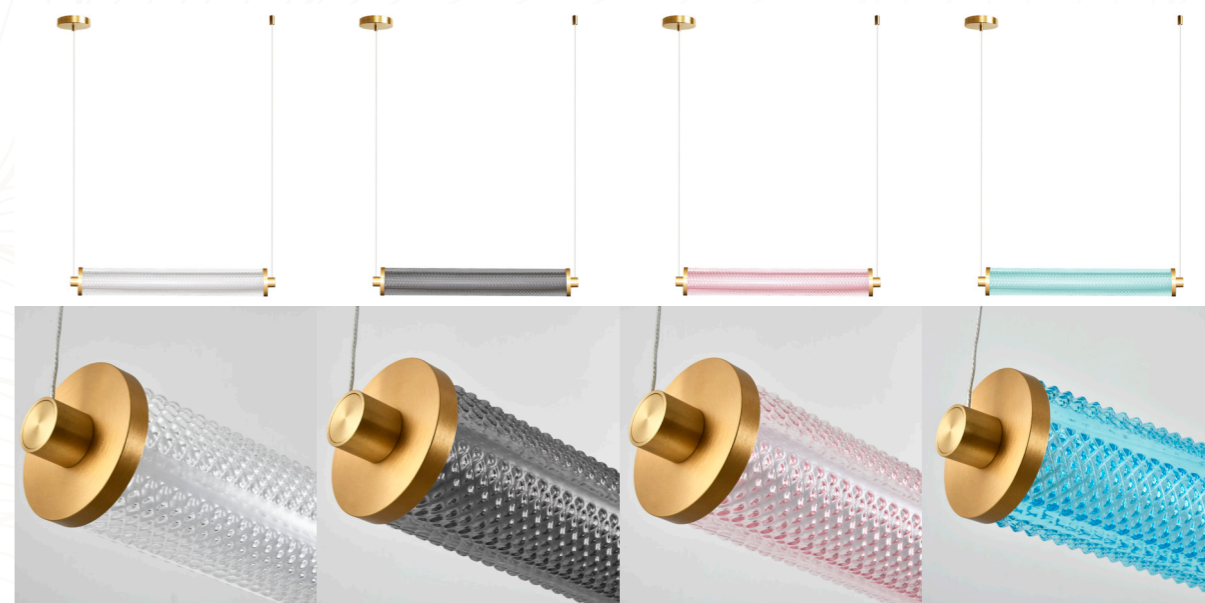

106004
Diamant
Diamond

106005
Graphite

106006
Rose Spinnelle
Spinnelle Rose

106007
Aigue-Marine
Aquamarine

LED
INTEGRÉ

DIMMABLE

Tiffany *Suspension Verticale*

SUSPENSION ET LUSTRE | IN THE AIR