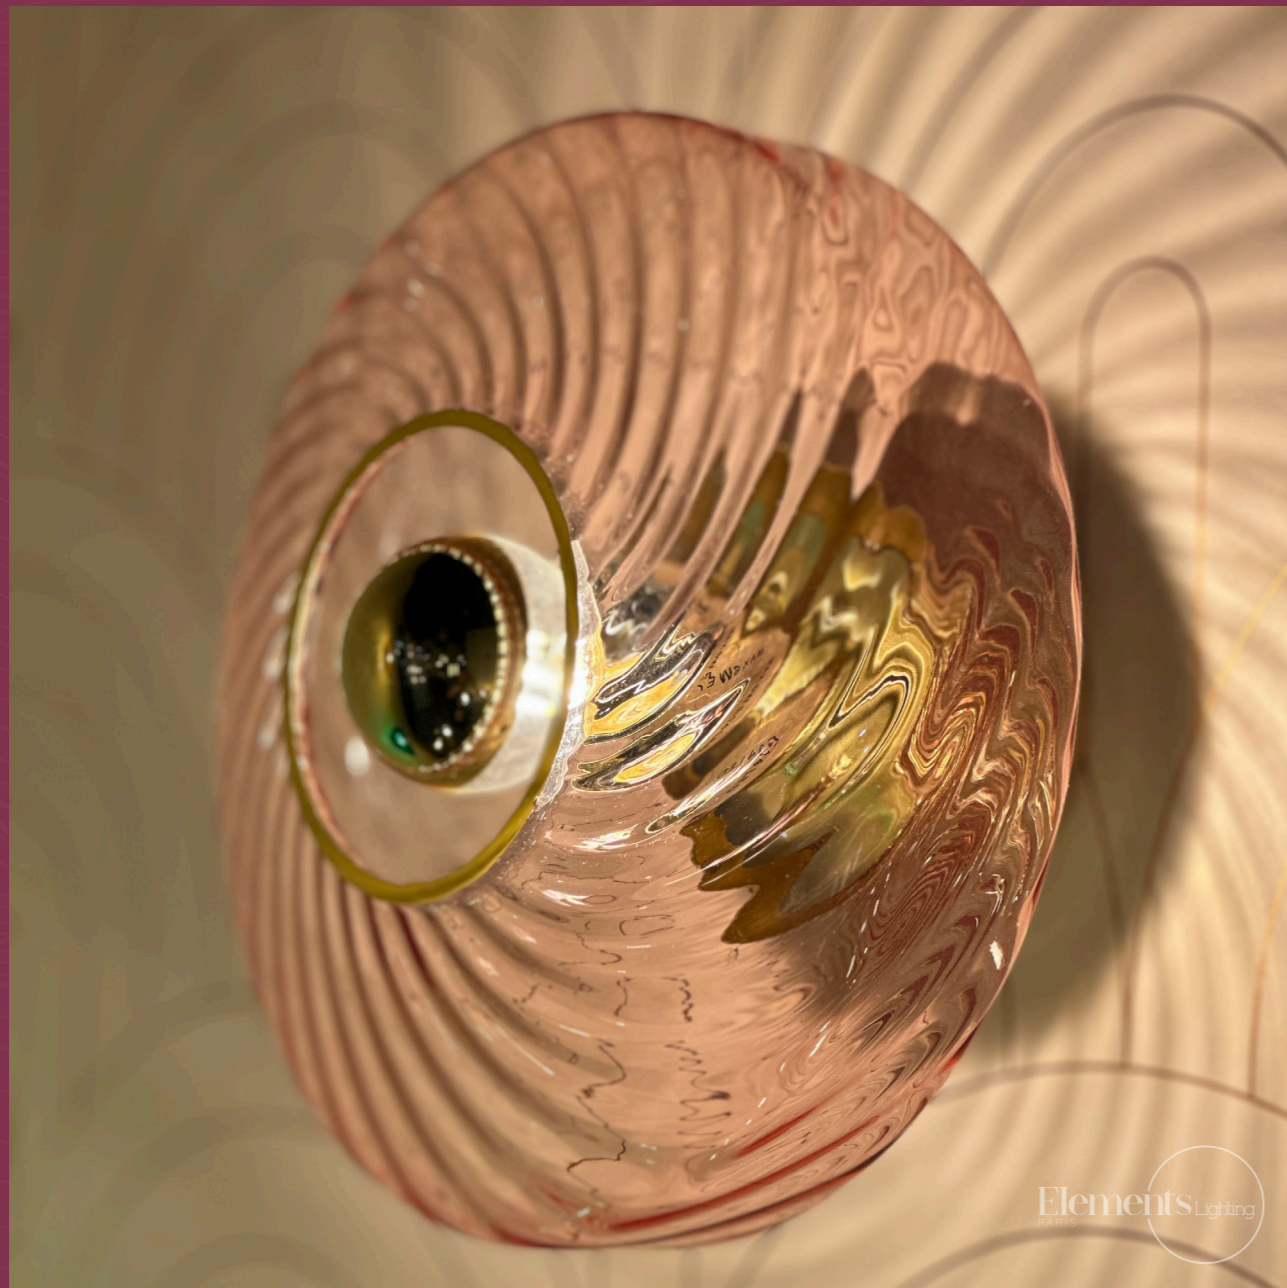

Source LED (1 x 904002**) incluse
LED source (1 x 904002**) included

904002**

Tête miroir dorée 4W, G45
Top mirror gold 4W, G45

Roxanne

Applique

APPLIQUE | ON YOUR WALL

Elements Lighting

Matériaux | Materials Aluminium, Métal, Verre | Aluminum, Iron, Glass
 Source Lumineuse | Light Source Max. LED 1 x 15W E27*