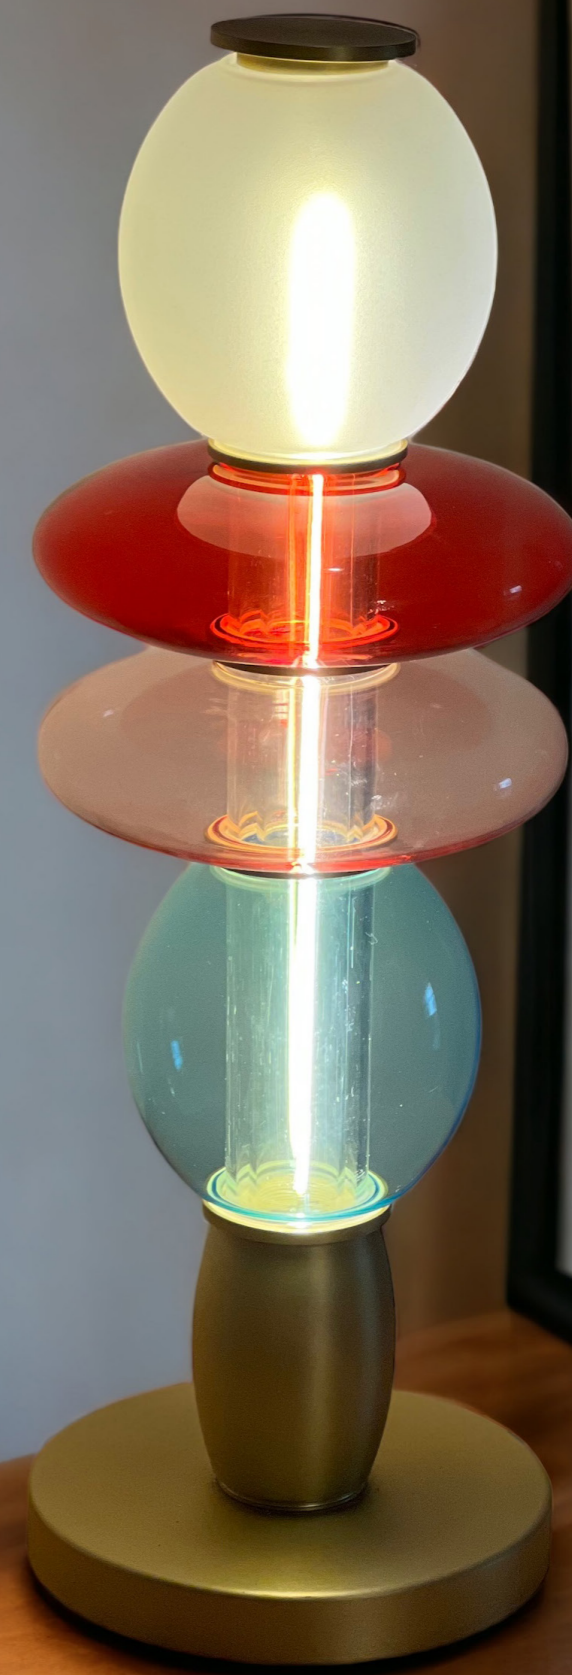

LAMPE DE TABLE | ON YOUR TABLE